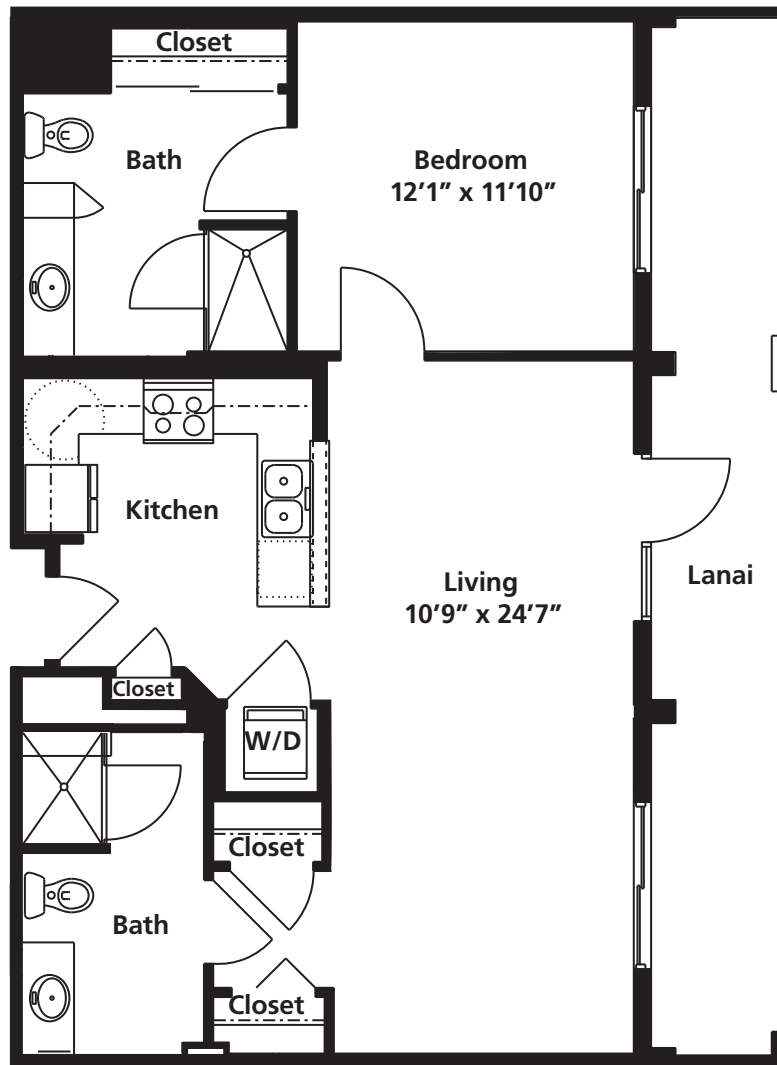

THE PARADISE

1 Bedroom | 2 Bathroom
794 Square Feet

1/8" scale. Actual room dimensions may vary slightly.