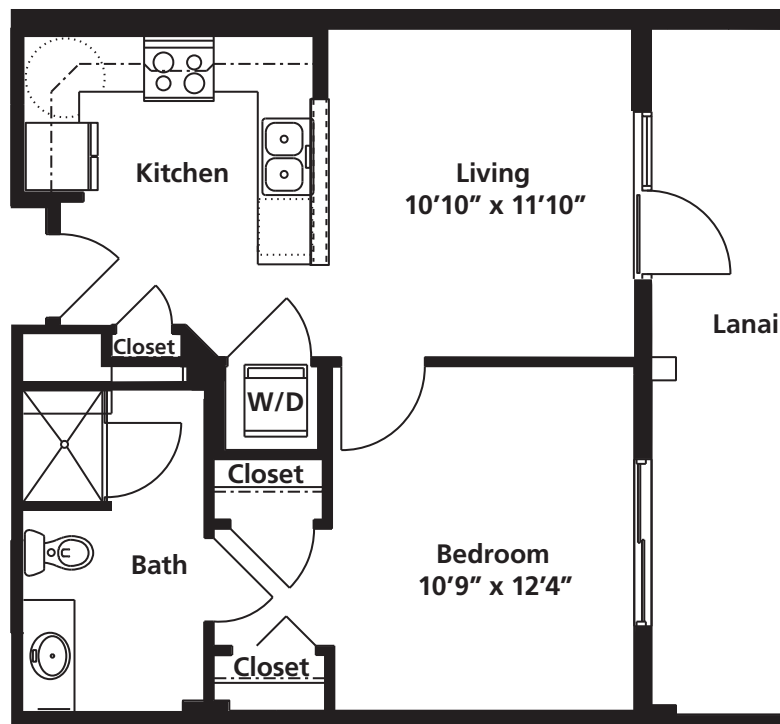

# THE CALADESI

1 Bedroom | 1 Bathroom  
527 Square Feet

1/8" scale. Actual room dimensions may vary slightly.