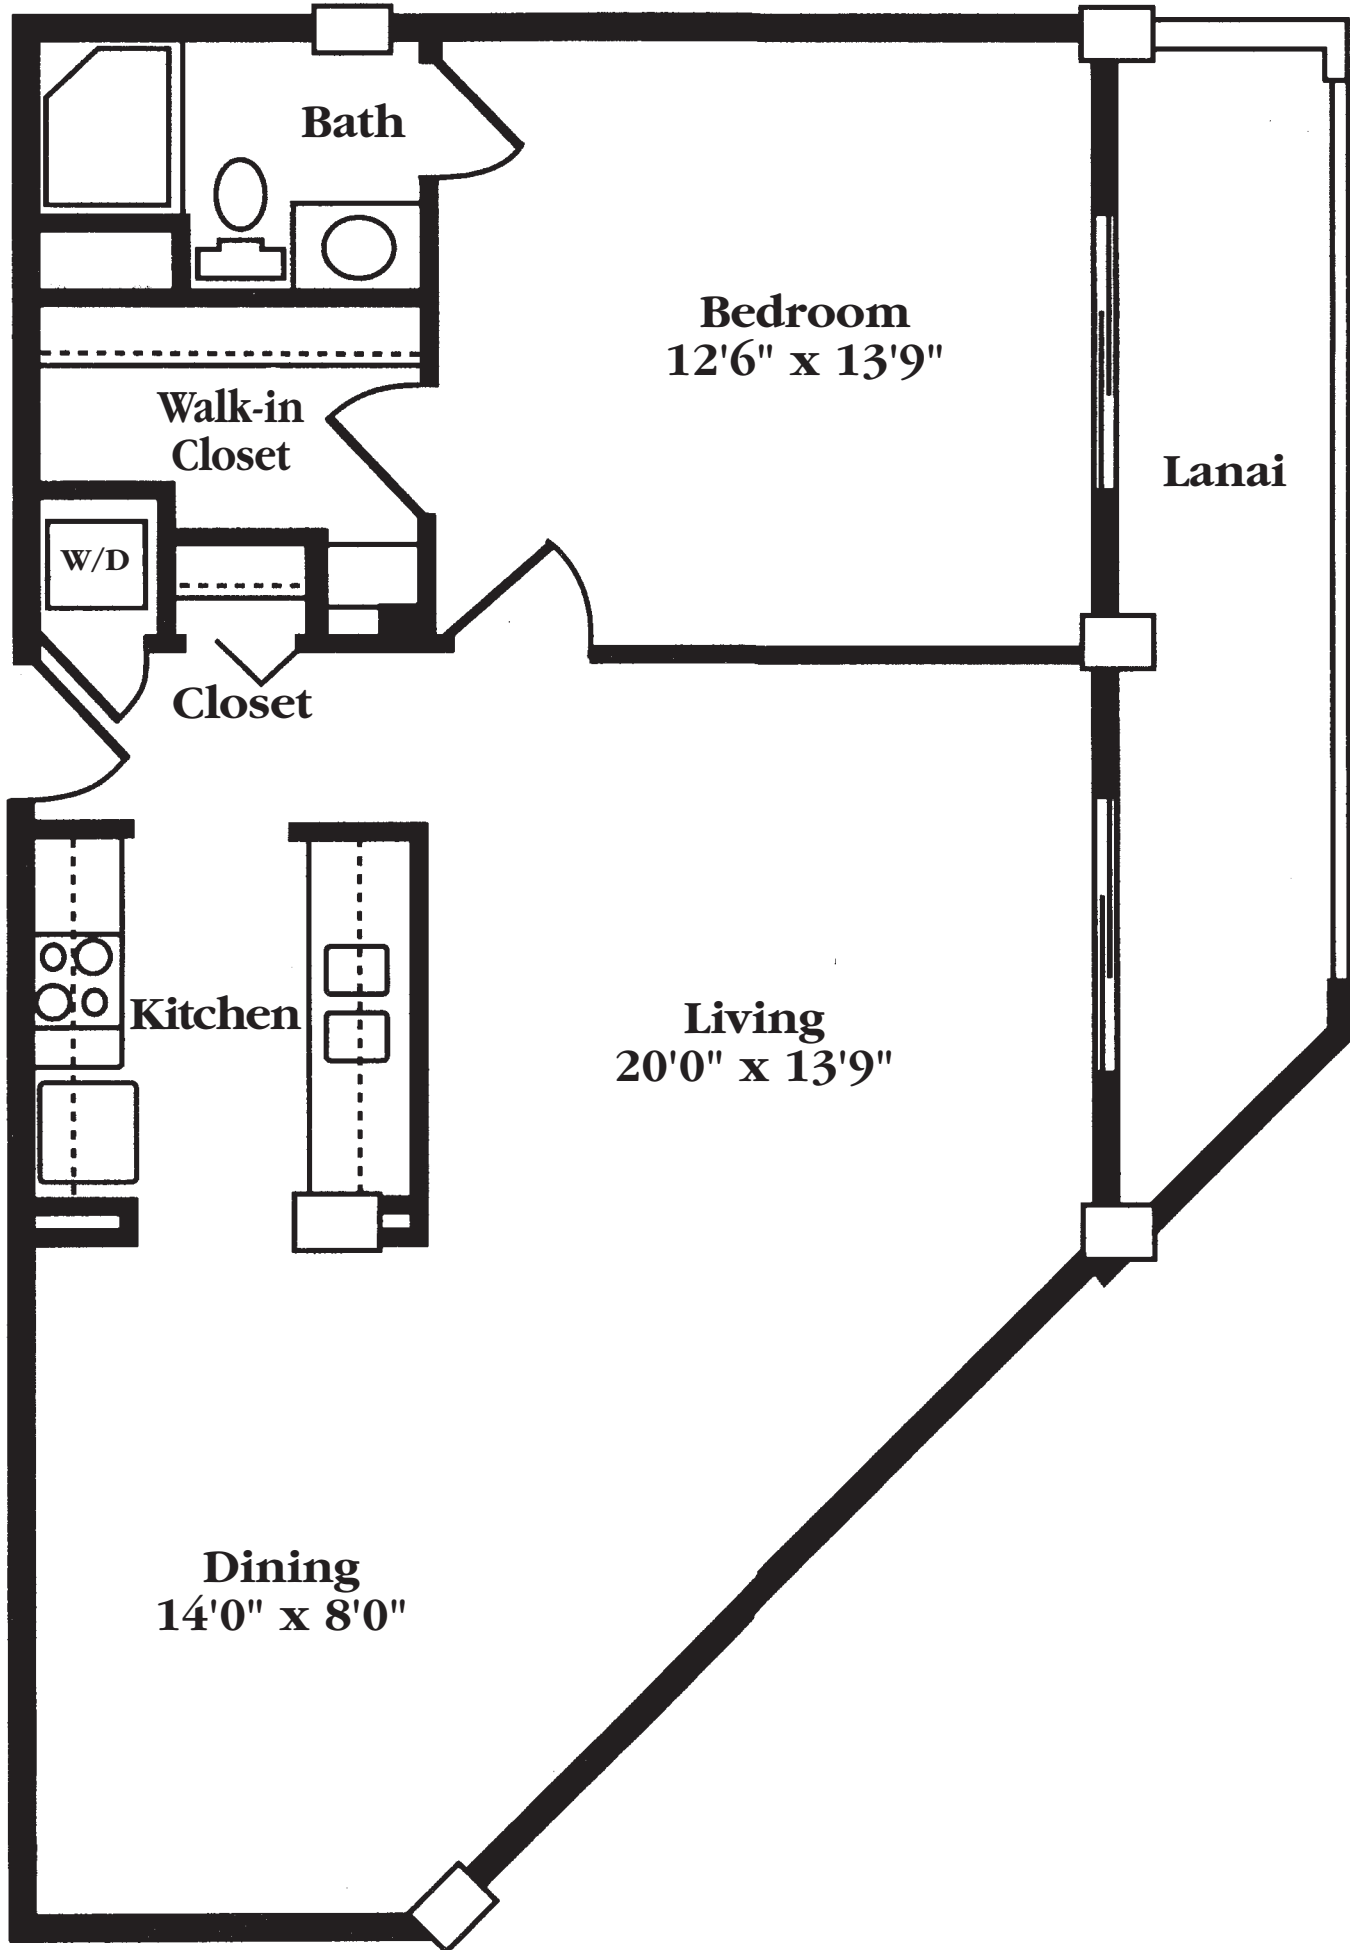

The Useppa
1 Bedroom / 1 Bathroom
819 Square Feet

Floorplans