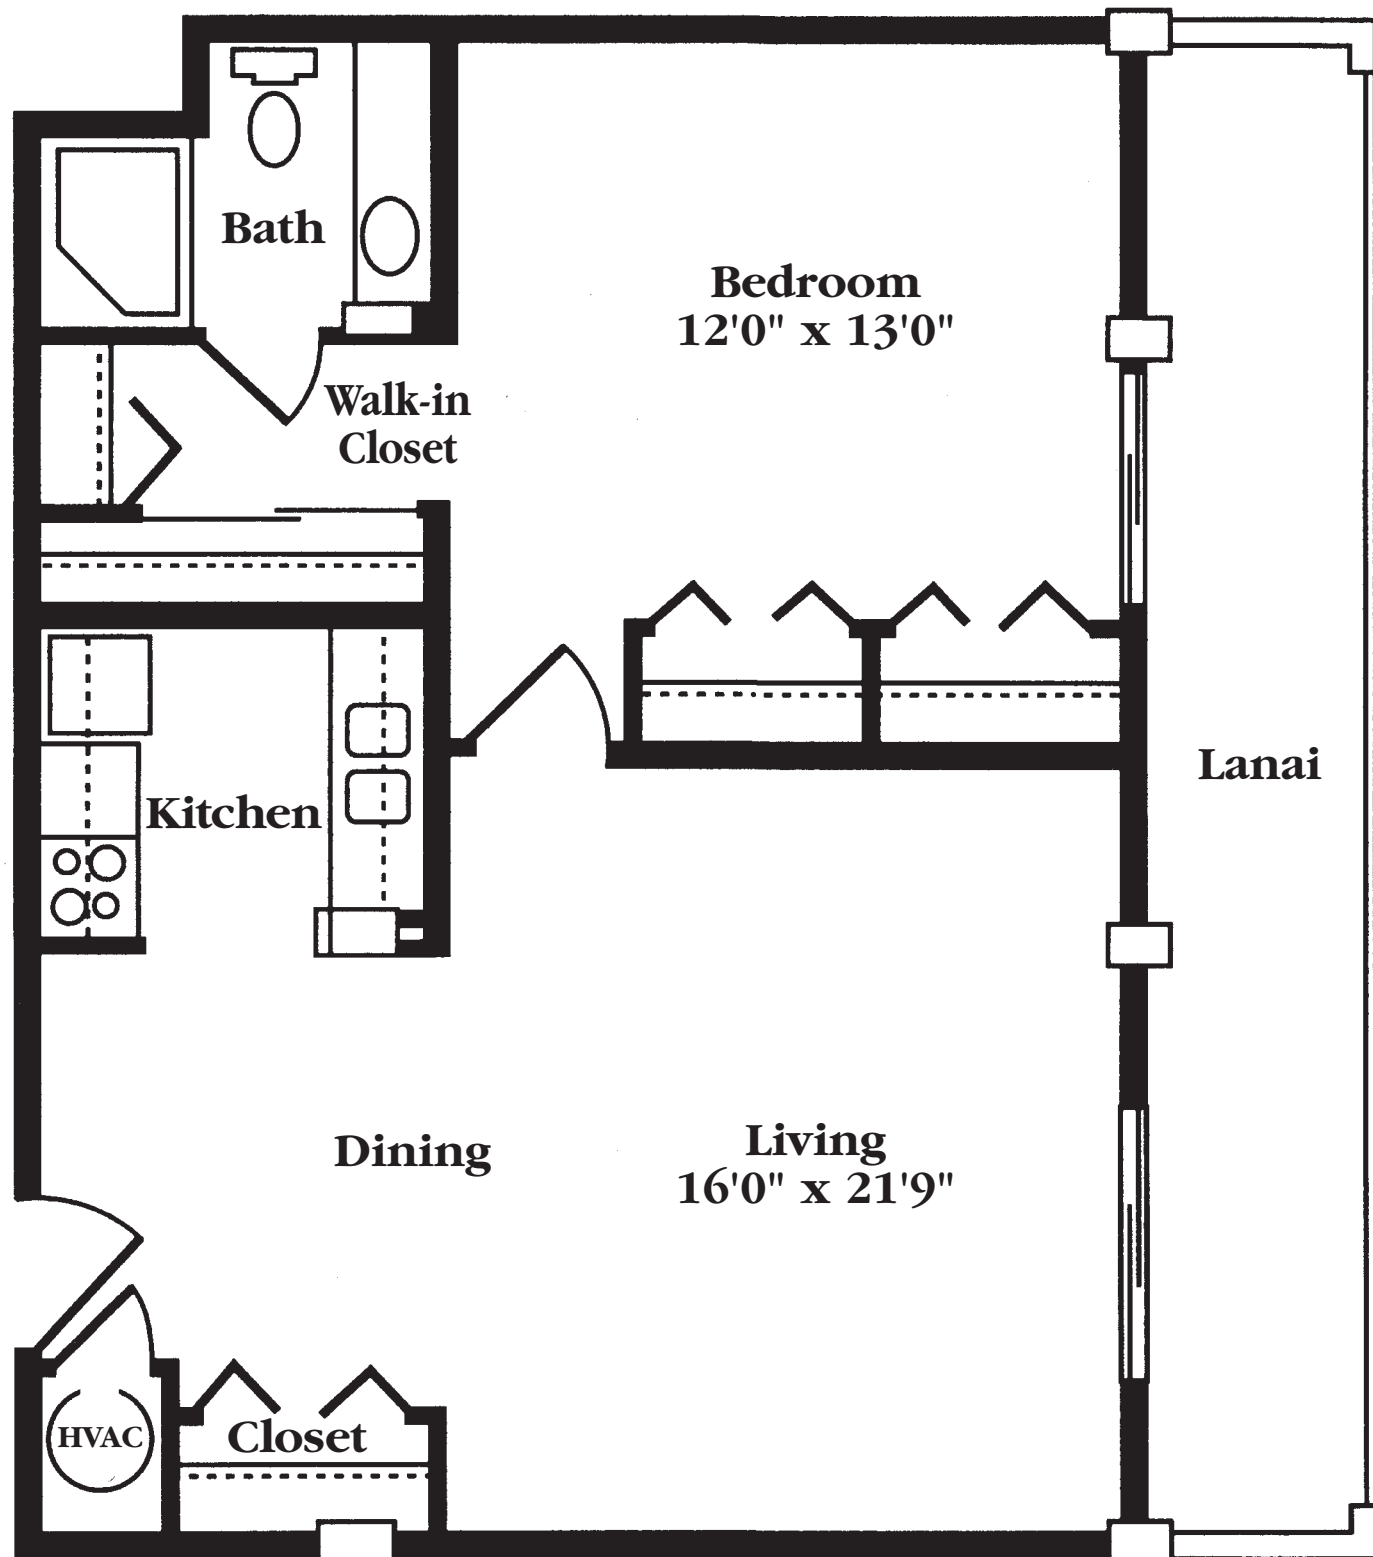

The Sanibel
1 Bedroom / 1 Bathroom
719 Square Feet

Floorplans