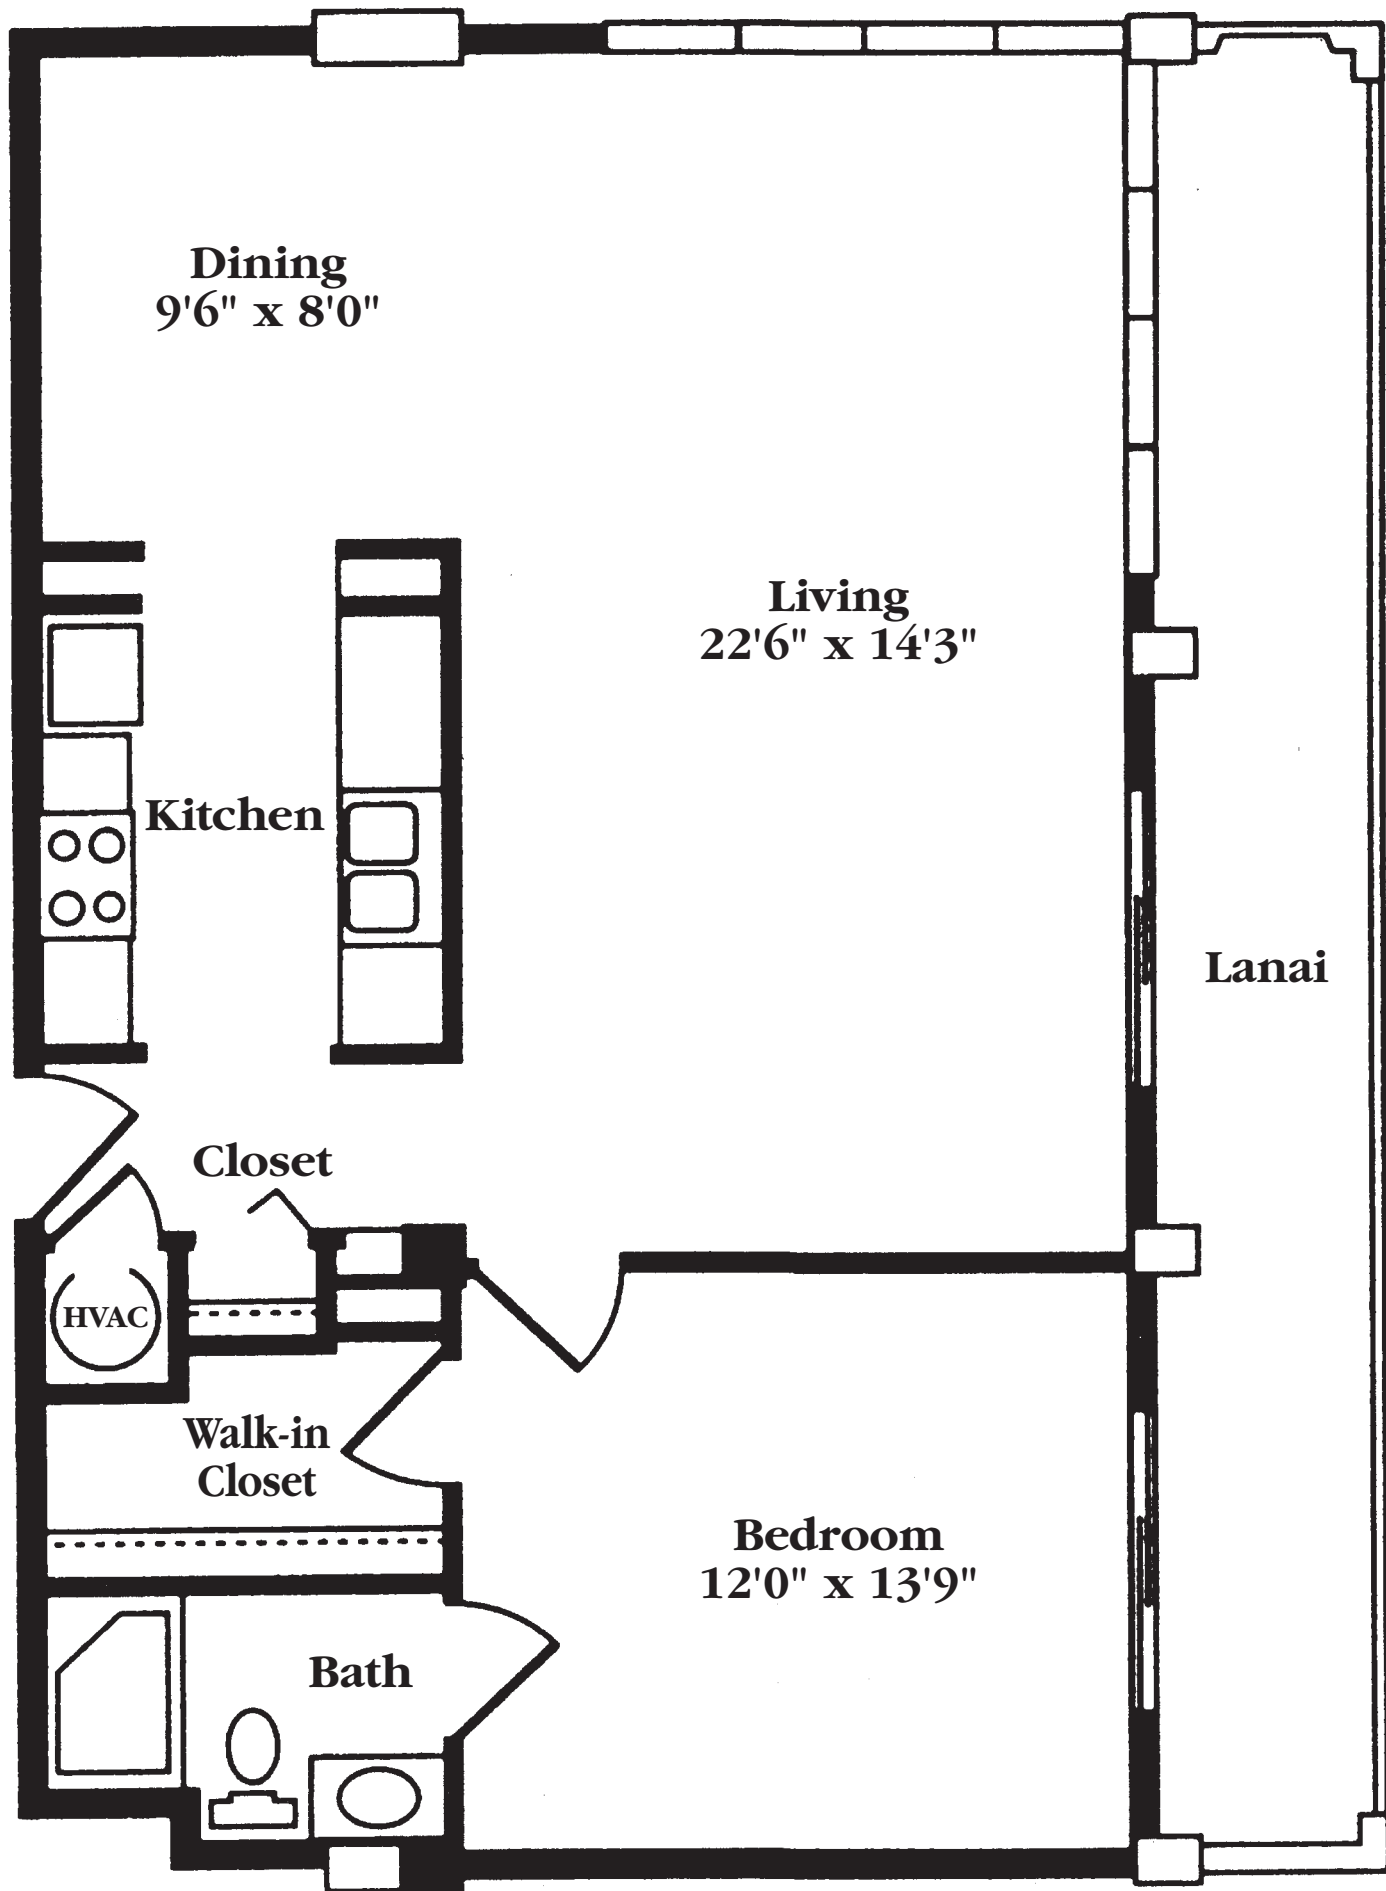

The Marco  
1 Bedroom / 1 Bathroom  
817 Square Feet

Floorplans