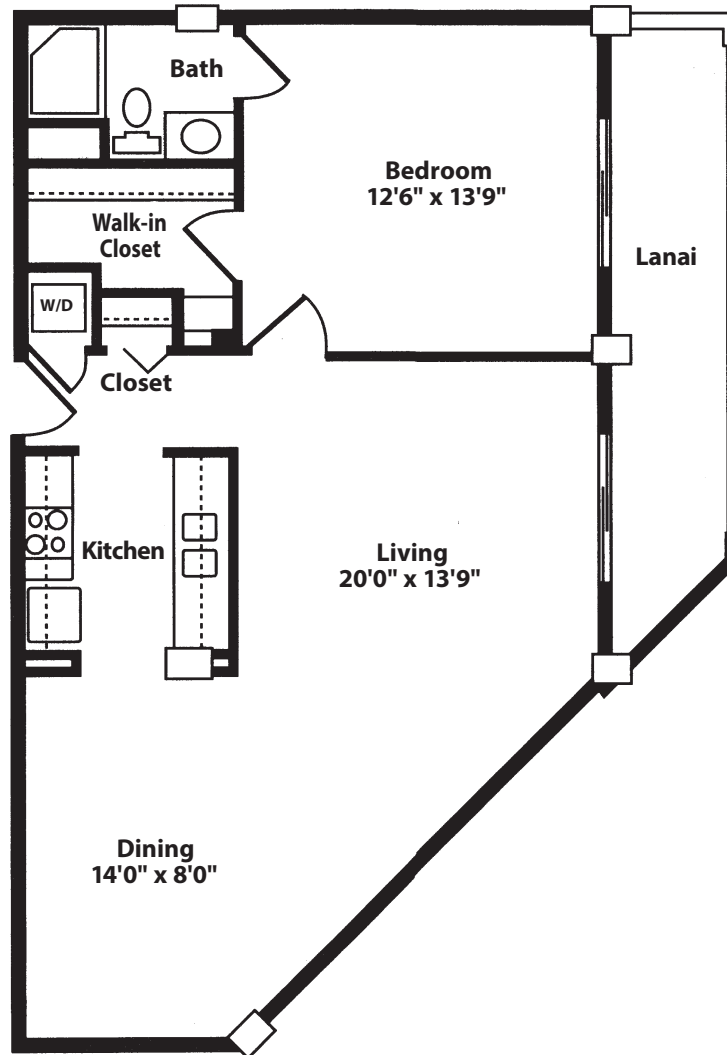

THE USEPPA

1 Bedroom | 1 Bathroom
819 Square Feet

1/8" scale. Actual room dimensions may vary slightly.