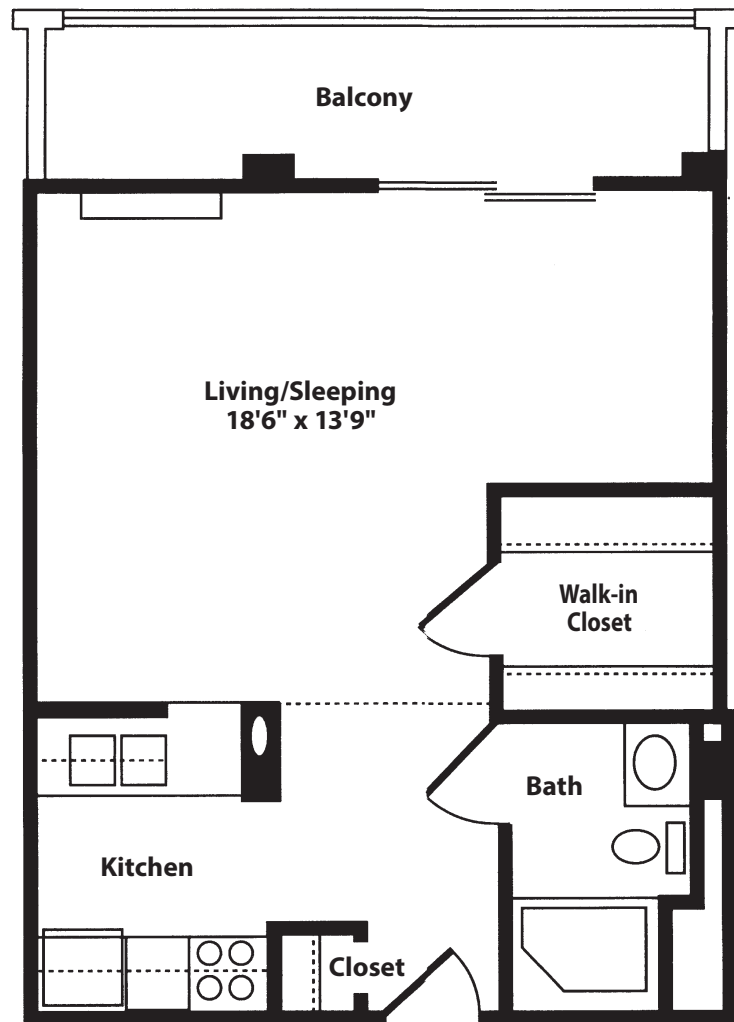

THE GASPARILLA

Studio | 1 Bathroom
432 Square Feet

1/8" scale. Actual room dimensions may vary slightly.